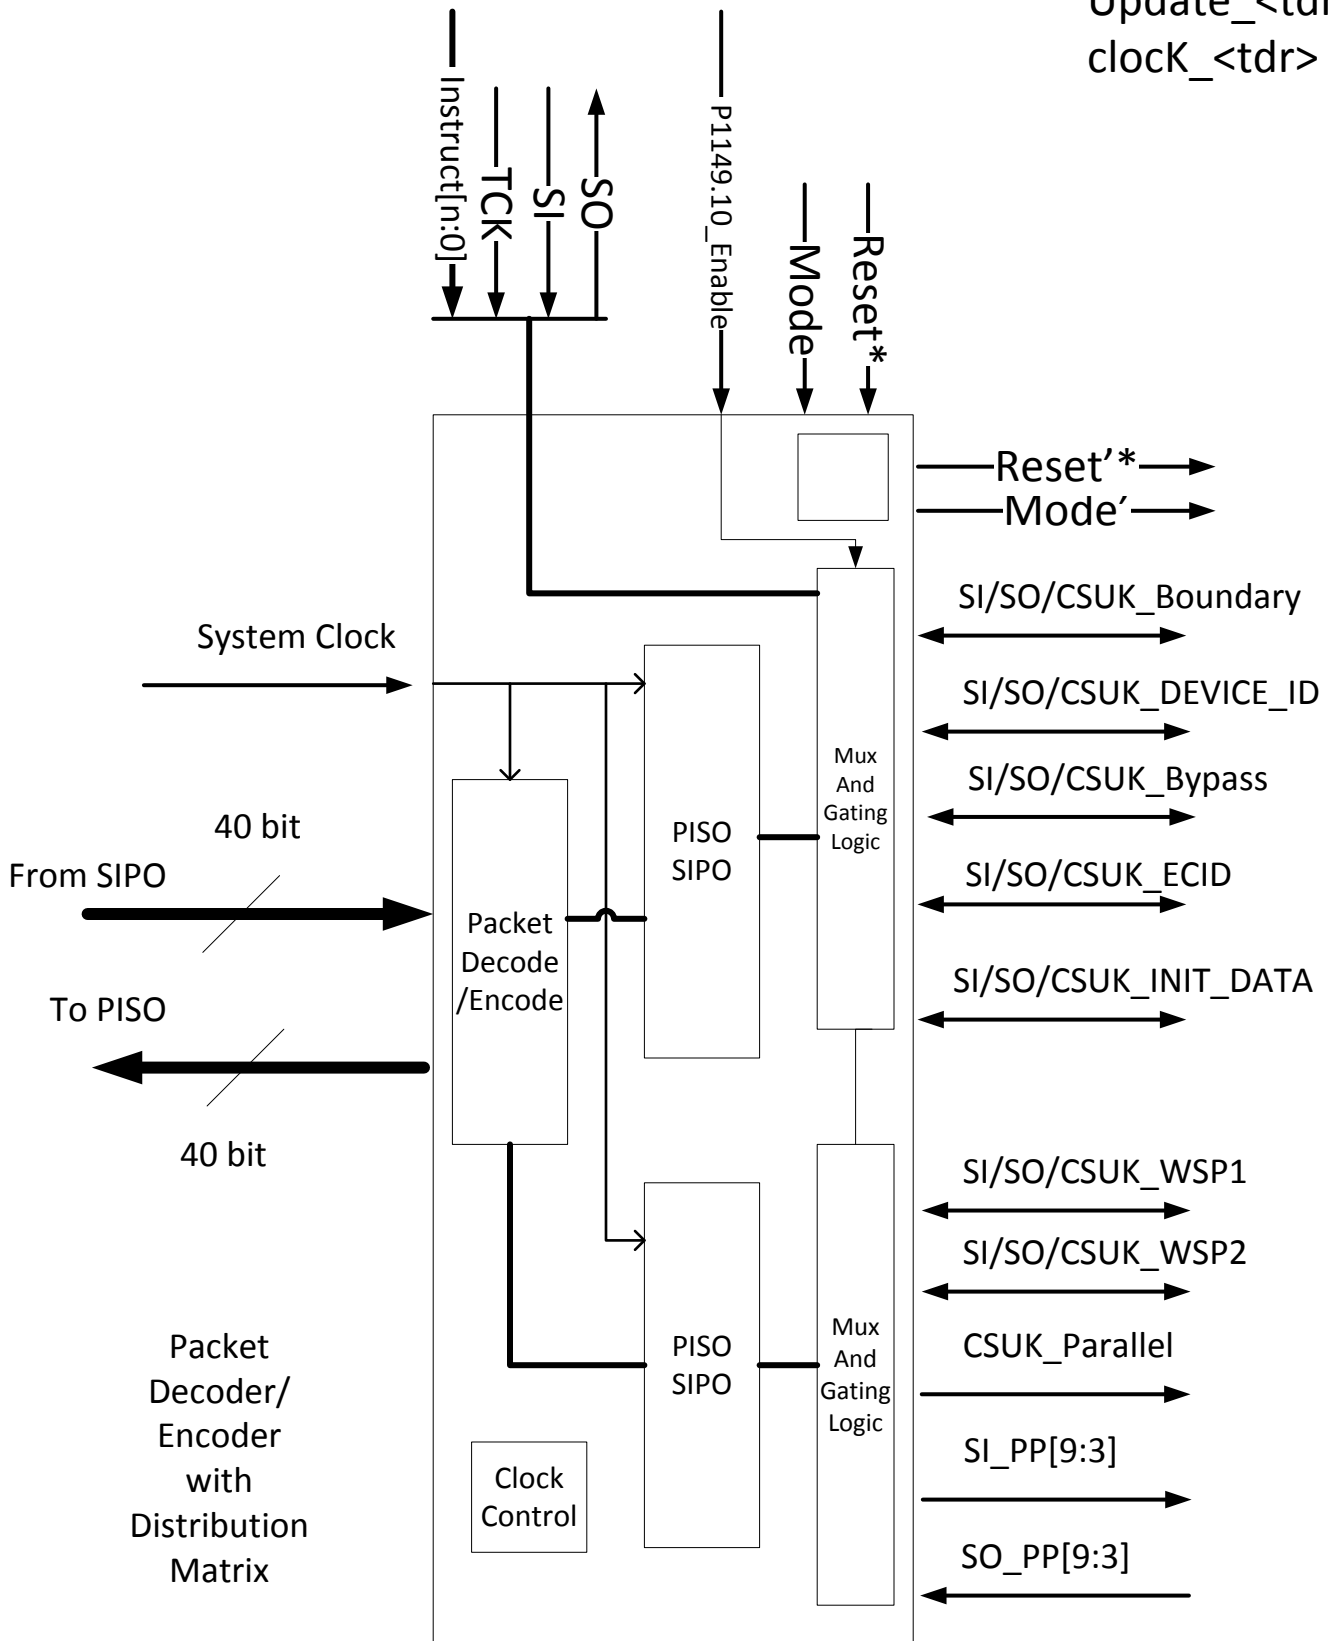

Version 10/14/2013

CSUK = Capture_<tdr>
 Shift_<tdr>
 Update_<tdr>
 clock_<tdr>

In bound Packets

SCAN - Interleaved Scan Packet

TARGET - Packet enables 1 of N or Any P1149.10 IC to process packets or ignore

SCANR - Ignored, forwarded to outbound packet

Outbound Packets

SCANR - Interleaved Scan Packet response

TARGETR - Target Packet Response

XOFF - Tell ATE to hold off on sending more packets

XON - Tell ATE to resume

IDLE <N> - Tell ATE to insert N IDLE packets